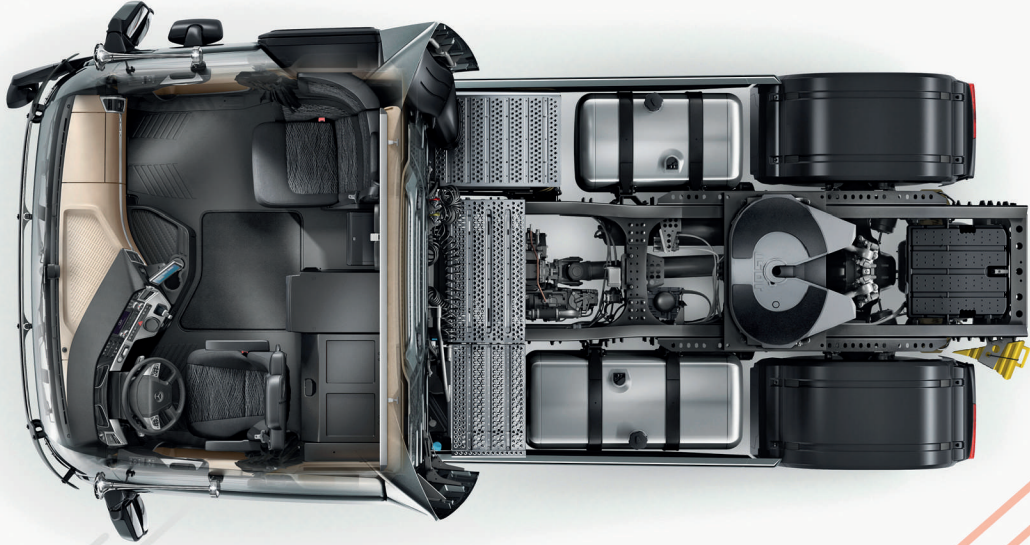

TRIBRO®

TRUCK COMPONENTS

**TGA - TGX - TGS
TGL**

“UZMAN KADRO, HIZLI TESLİMAT”

“EXPERT TEAM, FAST DELIVERY”

www.tribro.com.tr
www.bayramotomotiv.com.tr
[instagram:@tribrobayramoto](https://www.instagram.com/tribrobayramoto)
[whatsapp: +90 552 825 0 824](https://www.whatsapp.com/+905528250824)