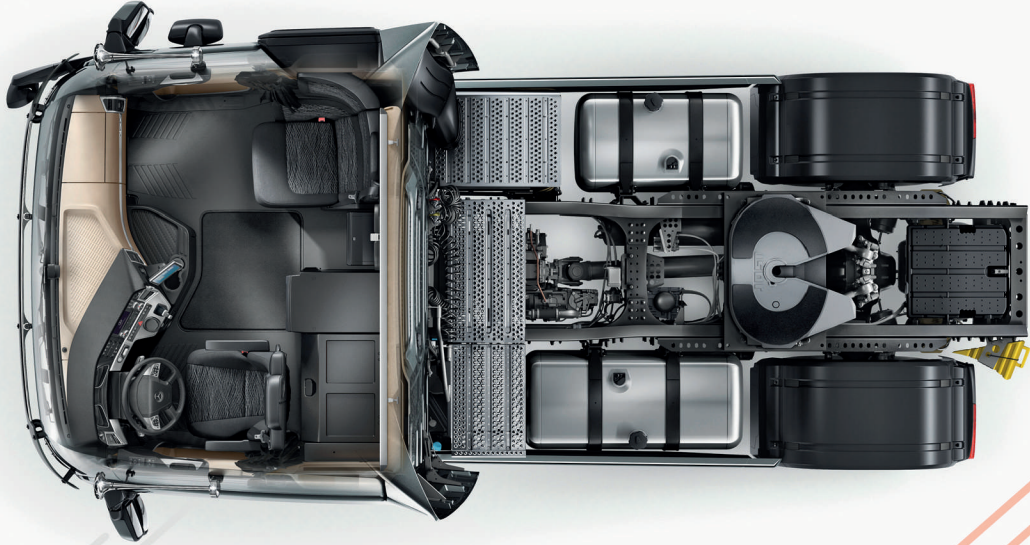

TRIBRO®

TRUCK COMPONENTS

BPW - SAF