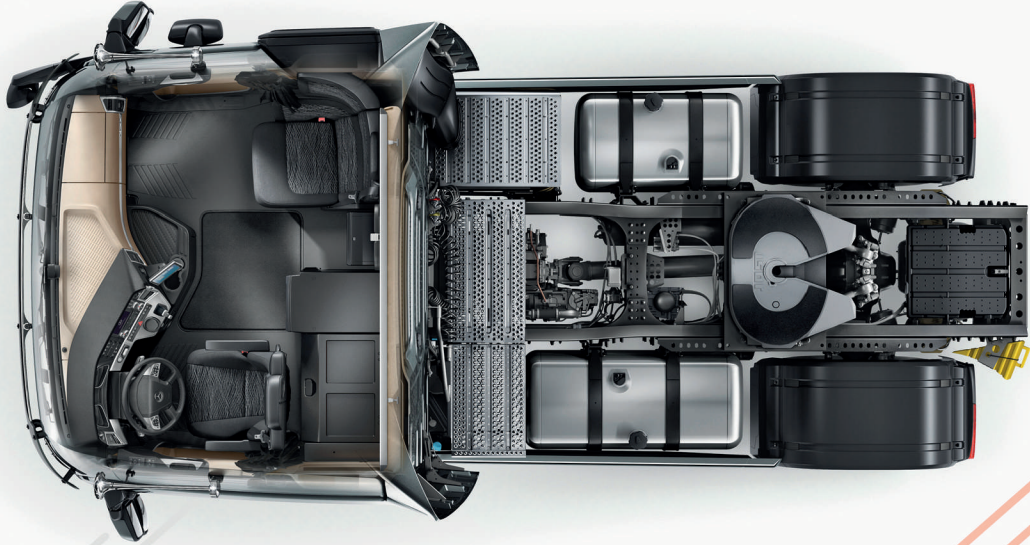

TRIBRO®

TRUCK COMPONENTS

OTHER - FORD