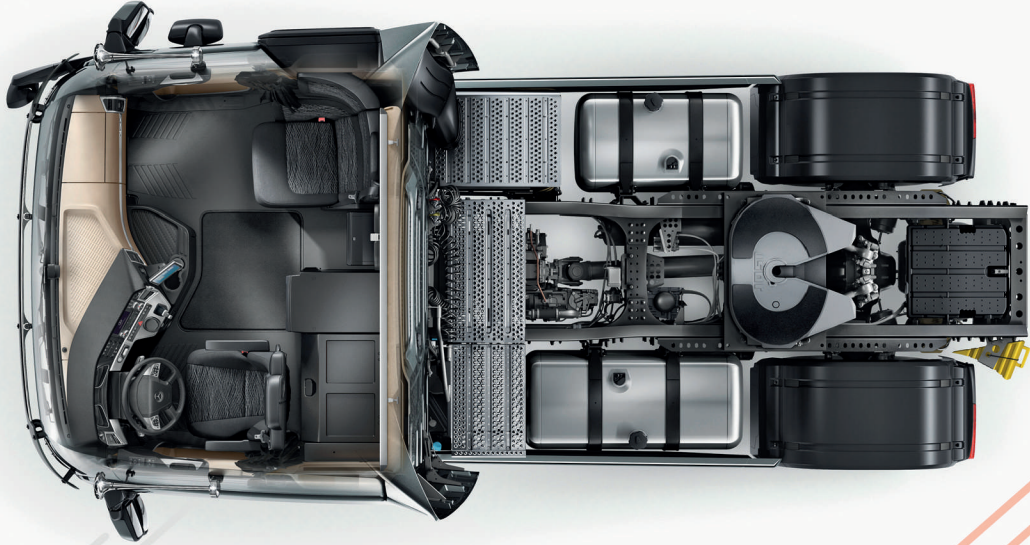

TRIBRO®
TRUCK COMPONENTS

**FH - FM - FMX
SERİSİ**

“4000 M² FAZLA DEPOLAMA ALANI”

“MORE THAN 4000 M² OF STORAGE SPACE”

www.tribro.com.tr
www.bayramotomotiv.com.tr
instagram: @tribrobayramoto
whatsapp: +90 552 825 0 824