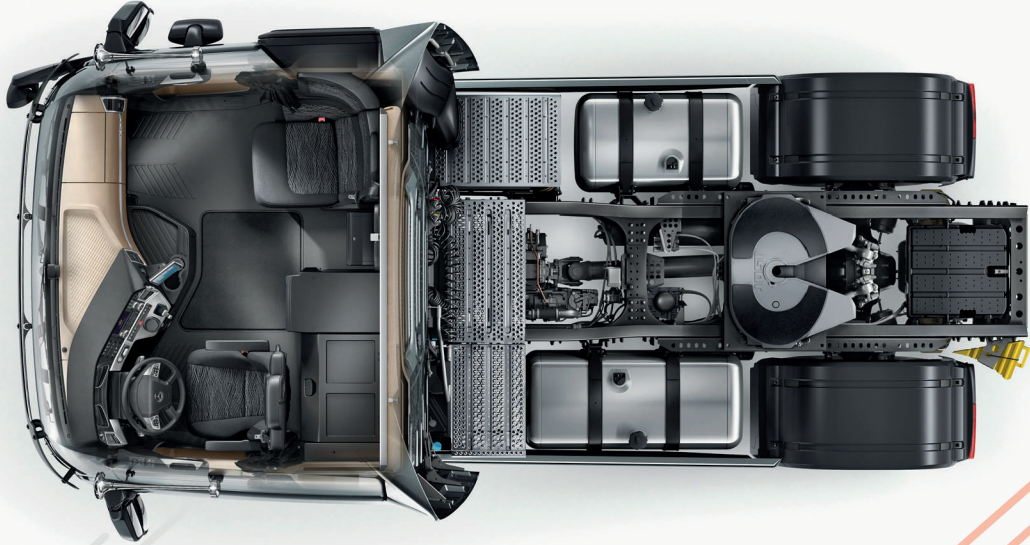

TRIBRO®

TRUCK COMPONENTS

ATI - CF - XF
85 - 95 - 105 - 106

“64 ÇEŞİT NOX SENSÖRÜ”

“64 TYPES OF NOX SENSORS”

www.tribro.com.tr
www.bayramotomotiv.com.tr
[instagram:@tribrobayramoto](https://www.instagram.com/tribrobayramoto)
[whatsapp: +90 552 825 0 824](https://www.whatsapp.com/+905528250824)